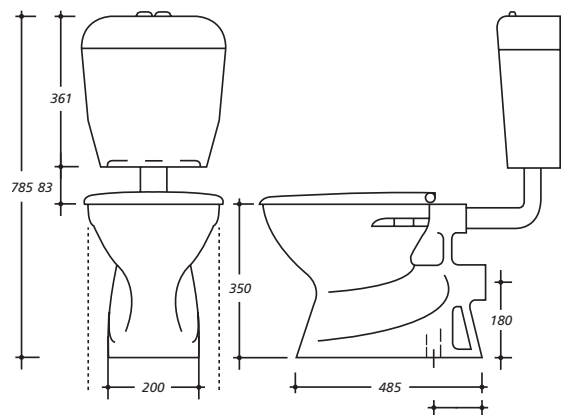

- Vitreous China Shrouded Kindy pan
- Hygienic and easy to clean
- Features a high impact heavy duty single flap seat
- Polypropylene flush pipe standard
- Universal right or left hand inlet for cistern
- S or P trap Pan
- S Pan - 150mm to 220mm setout (165mm is preferred)
- Available in white only
- Water Rating - 3 stars - average 3.9 litre flush - licence no. 0117

All measurements shown are in millimetres.
Set out preferred 165 (adjustable from 150-220)

For more information contact Aquadux Toll-Free on:

1300 132 352

or visit us at www.aquadux.com.au

For more information about WELS Water Rating please contact www.waterrating.gov.au