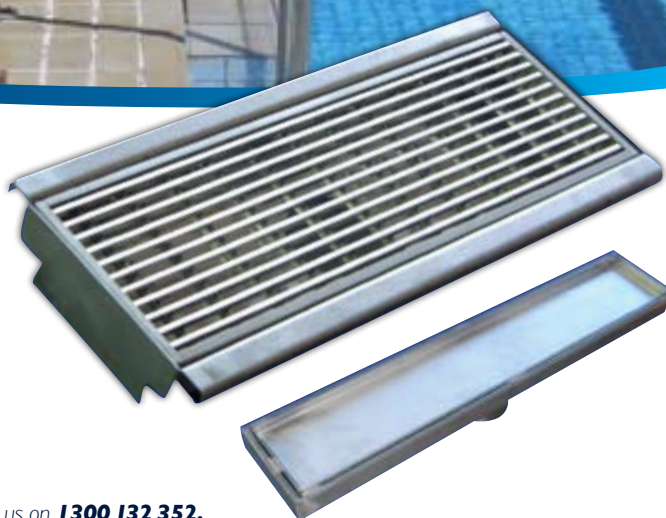

WHAT IS IT? A stainless steel channel and grate system.

WHERE IS IT USED? Used for surface water drainage in commercial and domestic installations both indoor and outdoor.

The pool at the Peter McAuley Centre – the home of the Northern Territory Police in Darwin – was in need of a new grating system that would provide excellent aesthetic value yet be extremely durable.

With its PVC grating looking worn and discoloured the NT Government chose the strong, smooth lines of the Platinum Stainless Range to get the job done.

The old grating was removed and replaced with different lengths of the Platinum grates. Due to unconventional sizing between the steps and the end of each pool, numerous 1-metre lengths were used along the pools perimeter and supplemented by 7 different, individually sized grates to create the perfect fit.